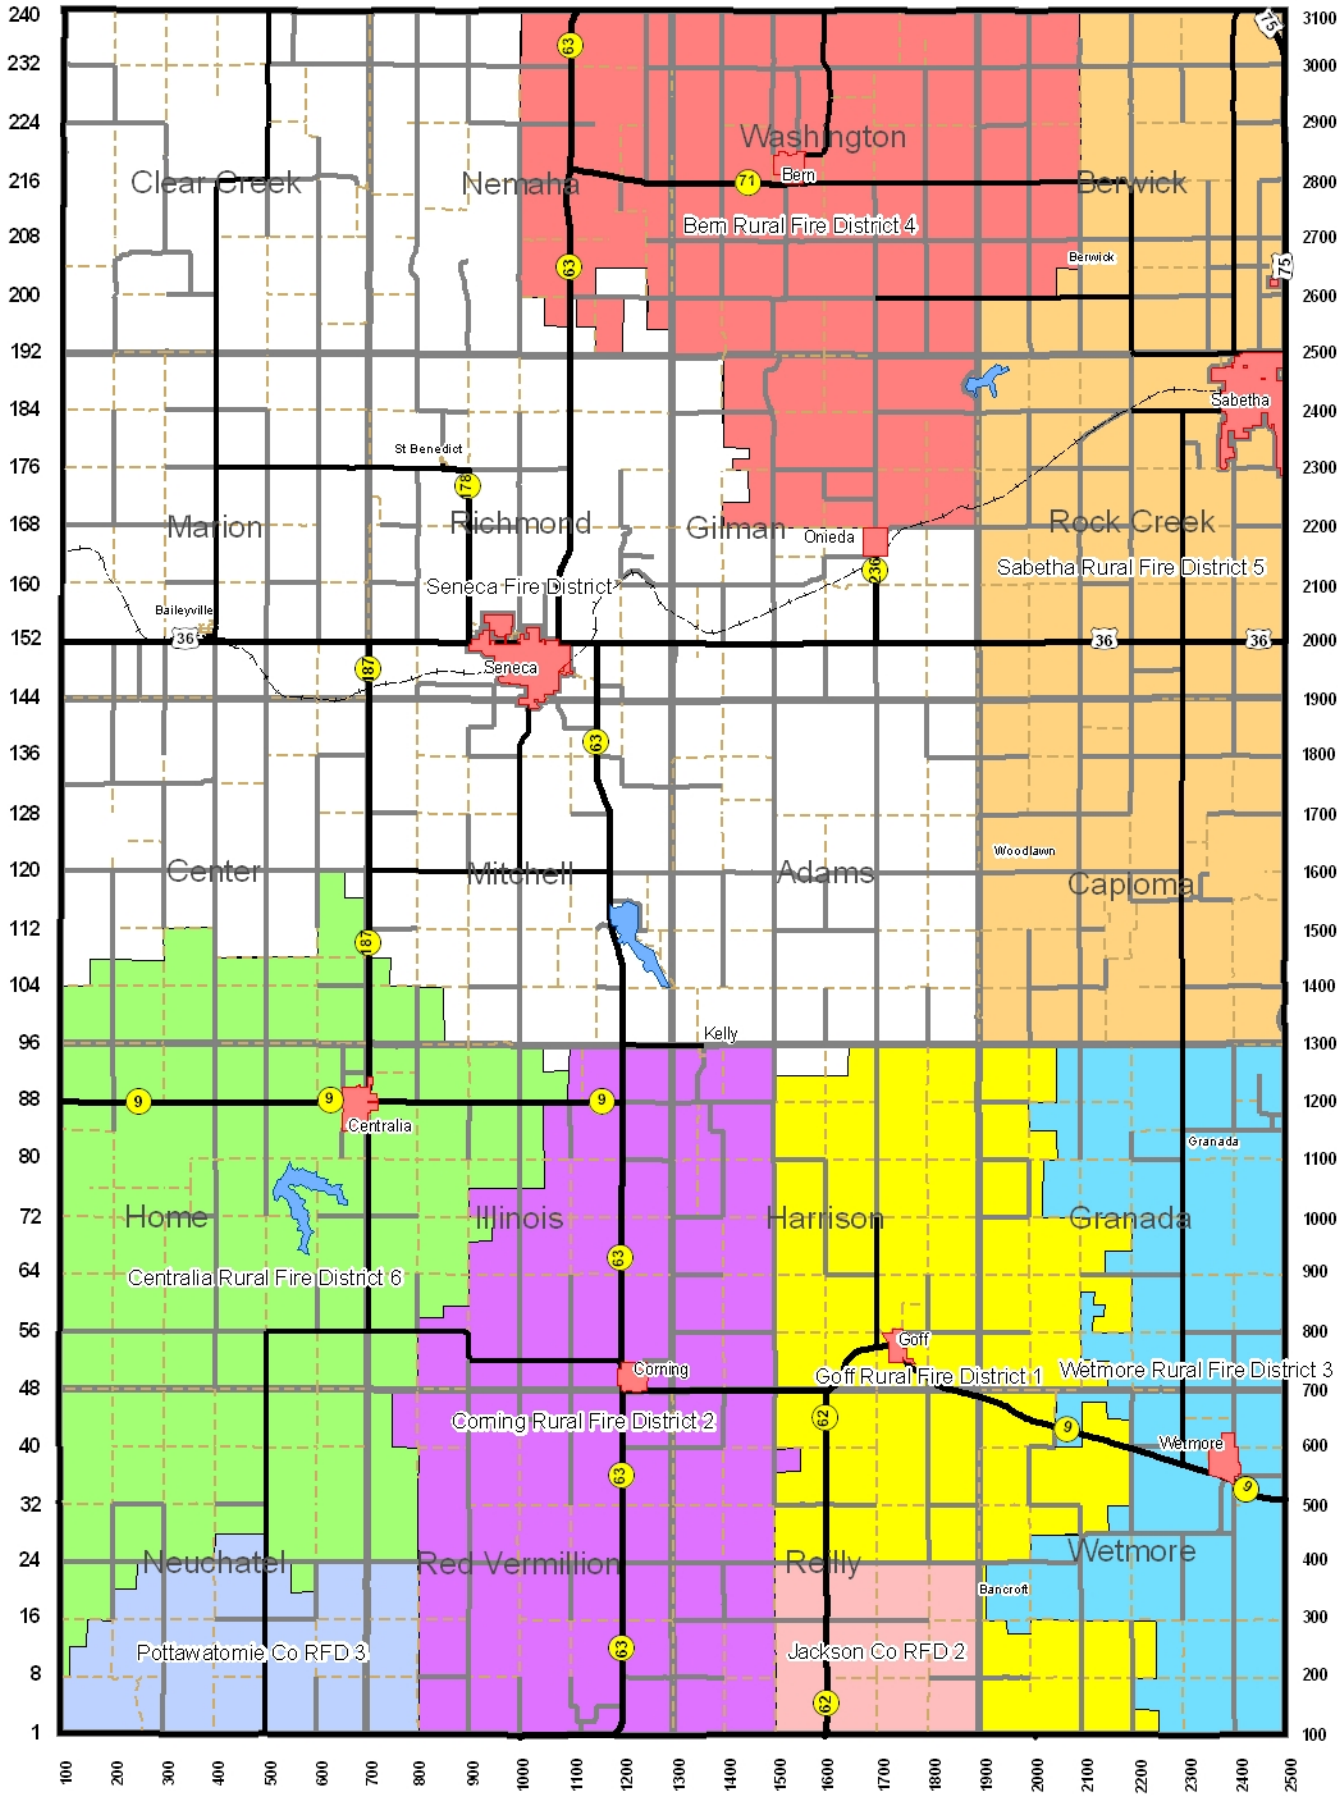

A B C D E F G H I J K L M N O P Q R S T U V W X Y

Emergency Management
Nemaha County

December 1, 2006 Duryea

County Fire Districts Nemaha County

- Paved / Chip Seal
- Rock / Gravel
- - - Undetermined