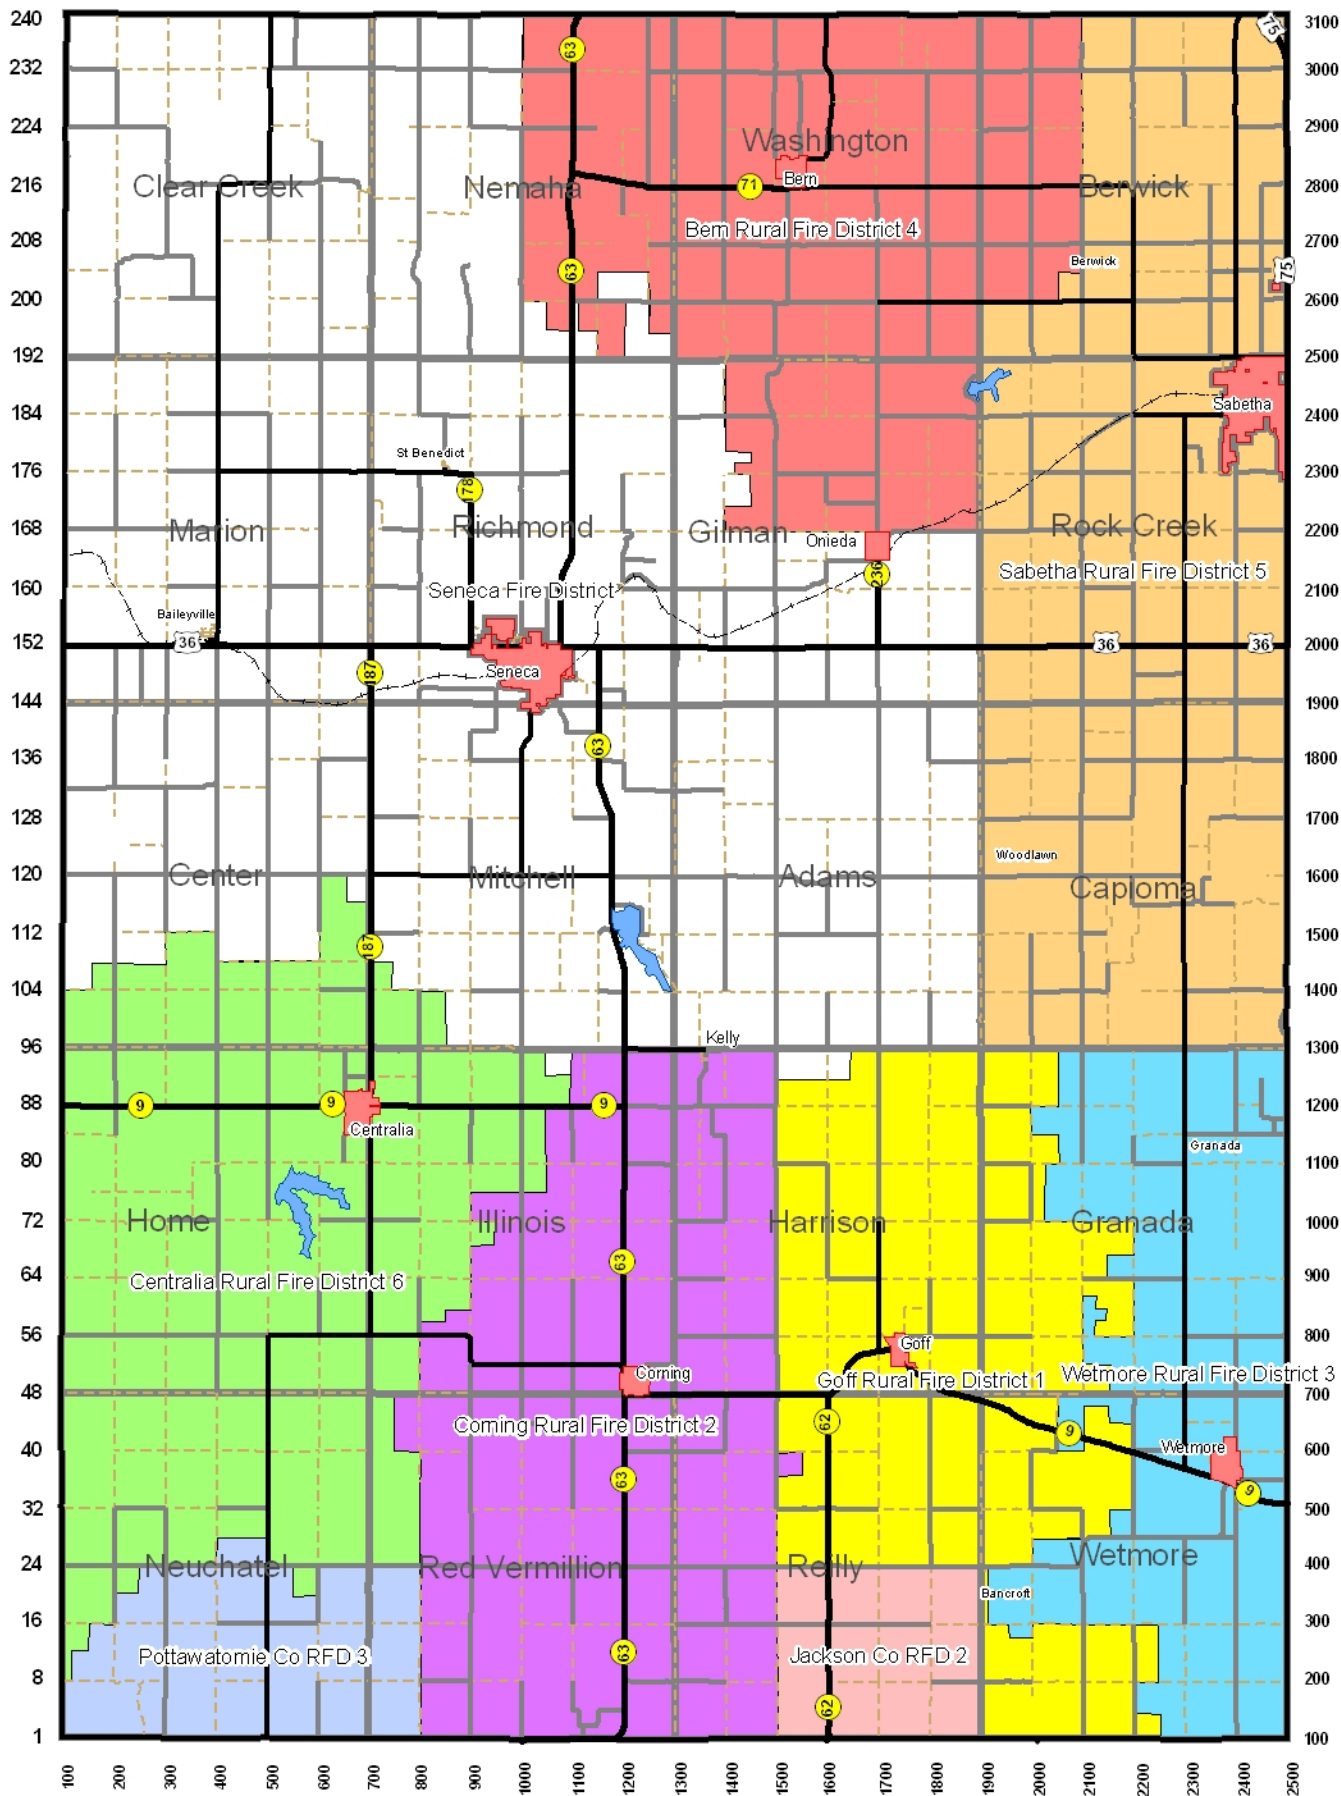

A B C D E F G H I J K L M N O P Q R S T U V W X Y

Emergency Management  
Nemaha County

December 1, 2006 Duryea

### County Fire Districts Nemaha County

- Paved / Chip Seal
- Rock / Gravel
- - - Undetermined