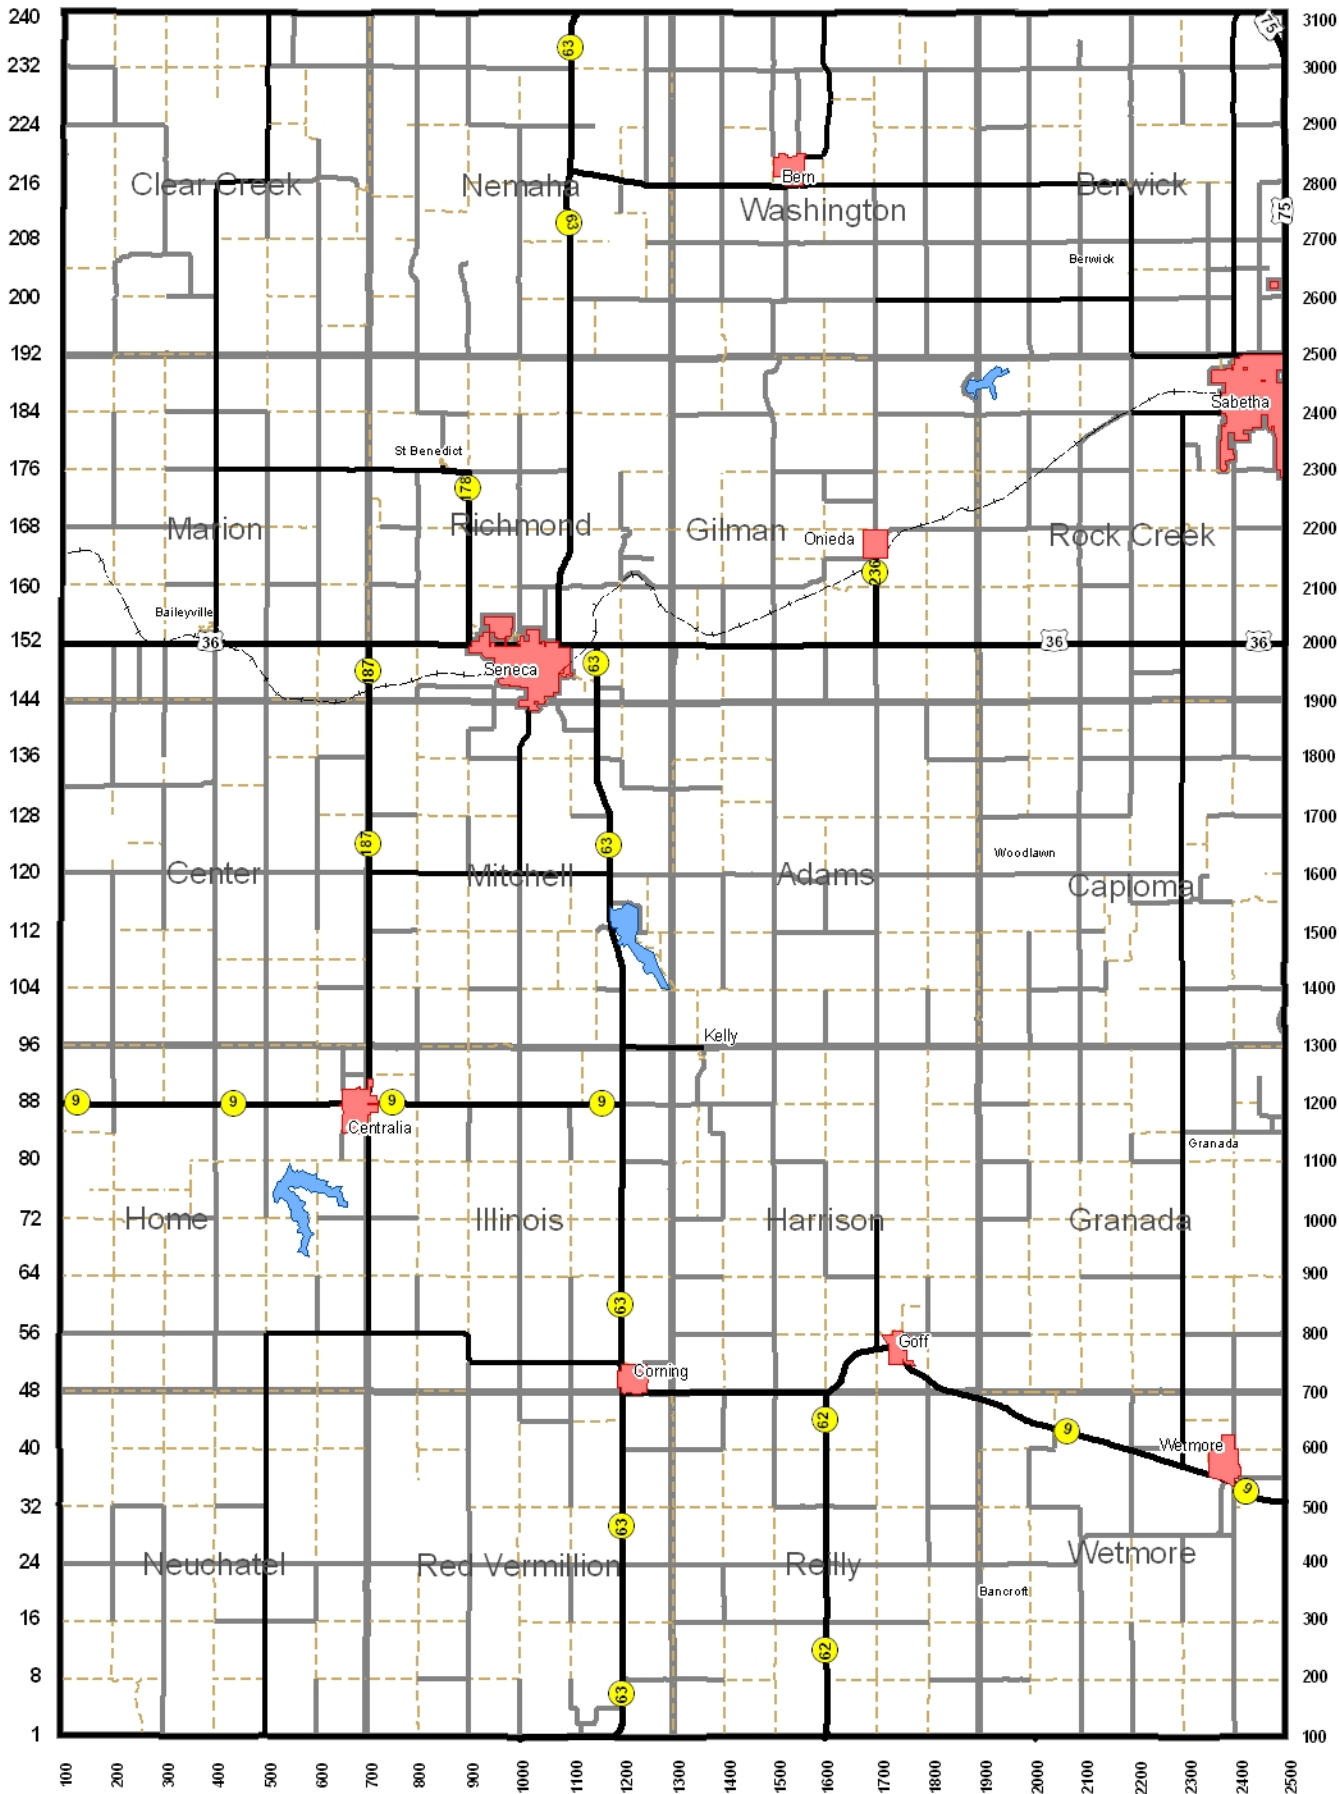

A B C D E F G H I J K L M N O P Q R S T U V W X Y

Emergency Management
Nemaha County

December 1, 2006 Duryea

Roads and Cities Nemaha County

- Paved / Chip Seal
- Rock / Gravel
- - - Undetermined